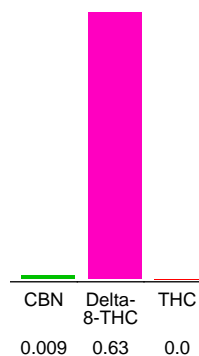

nullSample Unit Size: 3.60 g

Very Berry 25mg Delta 8 gummie

Edible: Candy

Batch/Lot # 12-2020-ETVB

Sample

Cannabinoid Profile

Cannabinoid Profile by HPLC

0.00%
Calculated THC Yield

0.00%
Calculated CBD Yield

0.64%
Total Cannabinoids

Cannabinoid	% wt	mg/unit
CBN	0.009	0.324
Delta-8-THC	0.63	22.68
THC	0.0	0.0
Total Cannabinoids	0.64	23.0
Calculated THC Yield	0.00	0.00
Calculated CBD Yield	0.00	0.00